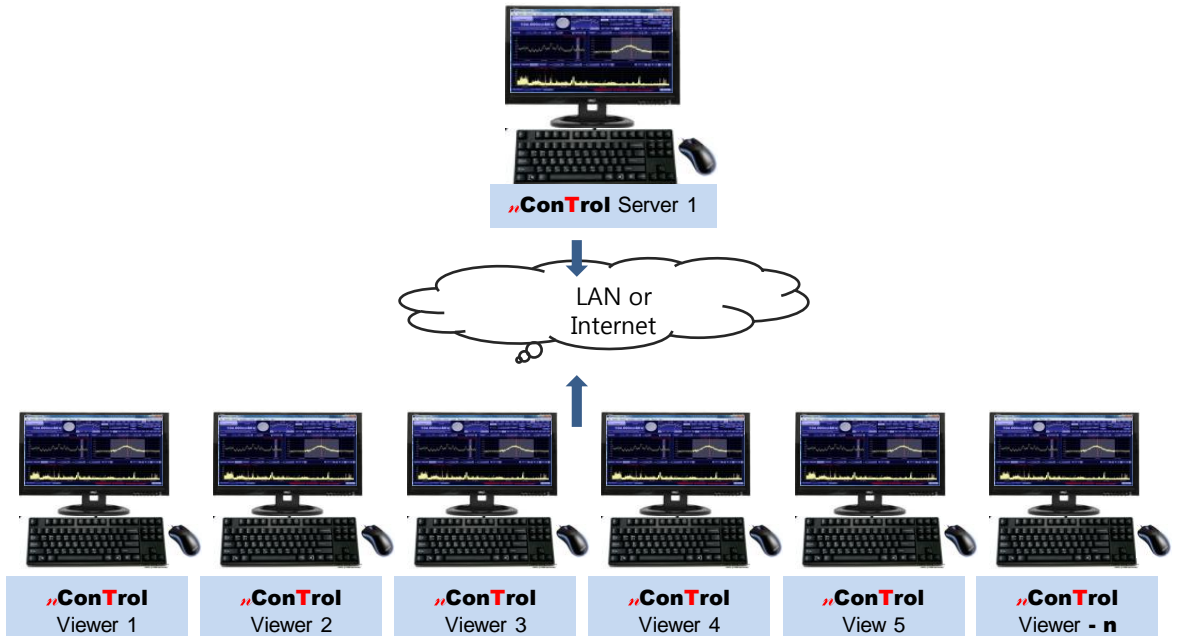

## Remote Control Software

„ Remote Management	„ Motion Picture Security	„ Linked System	„ Process Management
„ Resource Management	„ Building Management	„ Multiple Video Chat	„ Production Equipment Support
„ Security Management	„ Training Management	„ DVR Linkage System	„ Shop/Branch Management
„ Product Inspection	„ Server Management	„ Unmanned Equipment	„ Presentation Etc.

Fast and Reliable Remote Control

File and Folder Transmission

Diverse network Environment

Multiple Access

Integrated Remote Management

Multiple Session Support

User right Setup of Functions

Clipboard Sharing

Task manager Execution and Process Ending

Maintenance Mode

Magic Pen

Remote Device Turn-on

Text Chat

Voice Chat and Sound Transmission

Help Connection

Wallpaper Save and Print

Monitor, Mouse and Keyboard Locking

Color Change

„ Multiple Access :

Two or more viewers can simultaneously access a single remote device.

„ Multiple Session Support :

Supports a Multi-Session function that allows the user to access to and remotely control multiple remote devices in the Viewer computer.