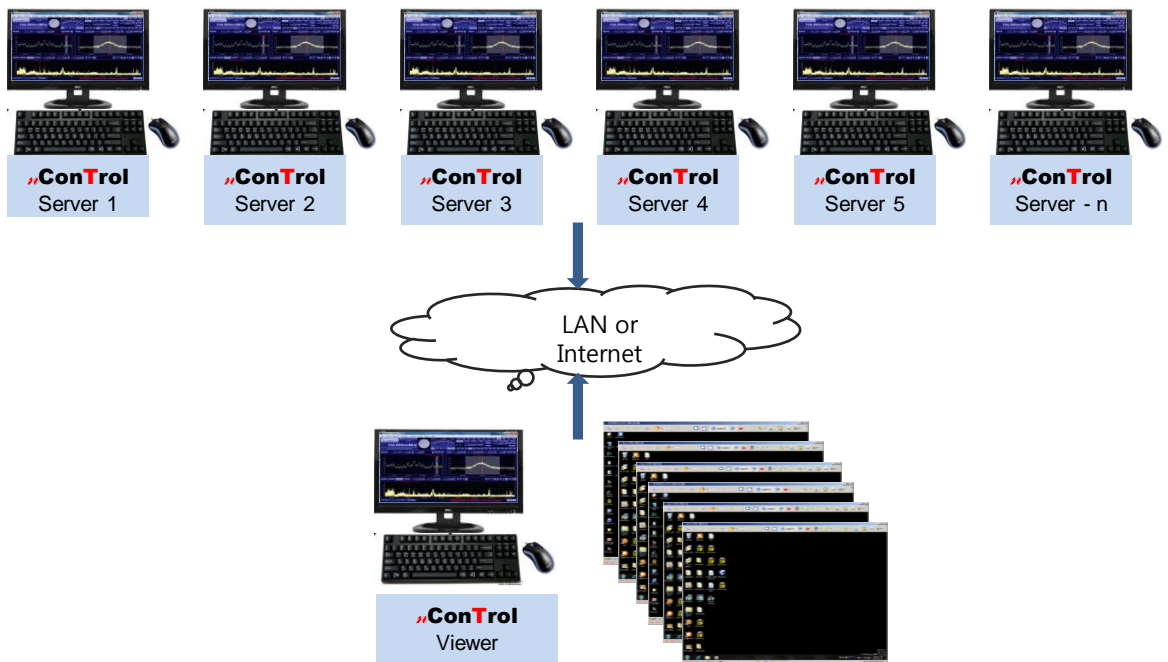

## Remote Control Software

„ Remote Management	„ Motion Picture Security	„ Linked System	„ Process Management
„ Resource Management	„ Building Management	„ Multiple Video Chat	„ Production Equipment Support
„ Security Management	„ Training Management	„ DVR Linkage System	„ Shop/Branch Management
„ Product Inspection	„ Server Management	„ Unmanned Equipment	„ Presentation Etc.

Task manager Execution and Process Ending

Maintenance Mode

Magic Pen

Remote Device Turn-on

Text Chat

Voice Chat and Sound Transmission

Help Connection

Wallpaper Save and Print

Monitor, Mouse and Keyboard Locking

Color Change

„ Multiple Access :

Two or more viewers can simultaneously access a single remote device.

„ Multiple Session Support :

Supports a Multi-Session function that allows the user to access to and remotely control multiple remote devices in the Viewer computer.

- „ConTrol Personal edition Server v2.2.1
- „ConTrol Personal edition Viewer v2.2.1
- „ConTrol Expert edition Viewer v2.2.1 (Multi Viewer)

- „ Products :
1. „ConTrol Software(Server or Viewer)
  2. Dongle Rock Key 